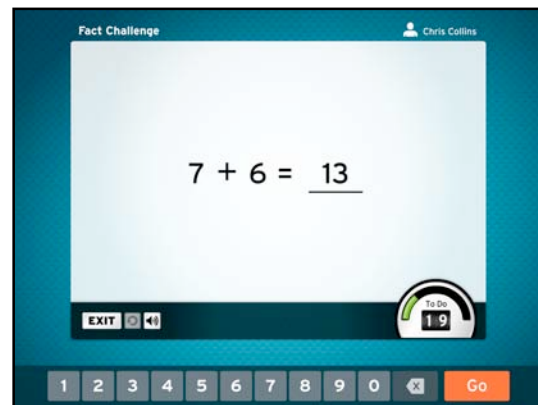

FASTT Math Next Generation Mobile Access

FASTT Math Next Generation is available as a downloadable app for either iOS- or Android-based mobile devices.

Mobile Device Functionality

FASTT Math Next Generation functions identically on a workstation or mobile device, with the exception that users tap buttons and links on the user interface, rather than use a mouse or pointer as they do on workstations.

Number Pad

In the FASTT Math Next Generation app, a number pad appears onscreen. Tap the numbers to enter an answer, then tap **Go** to move to the next question.

Downloading the FASTT Math Next Generation App