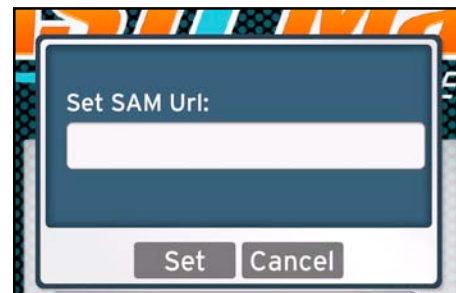

For More Information

For more information on the *FASTT Math* Next Generation app, see the [FASTT Math Next Generation Software Manual](#) at the *FASTT Math* Next Generation Product Support site (<http://www.scholastic.com/fasttmathng/productsupport>) or contact Scholastic Technical Support at 1-800-283-5974.