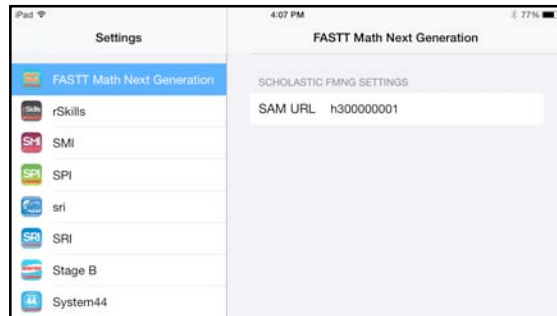

Tap the **FASTT Math Next Generation** link from the Settings menu.

In the Site ID field, enter the host ID of the district's SAM Server.

Press the Home button to return to the iPad Home Screen. Tap the app to open it and move to the *FASTT Math* Next Generation login screen.